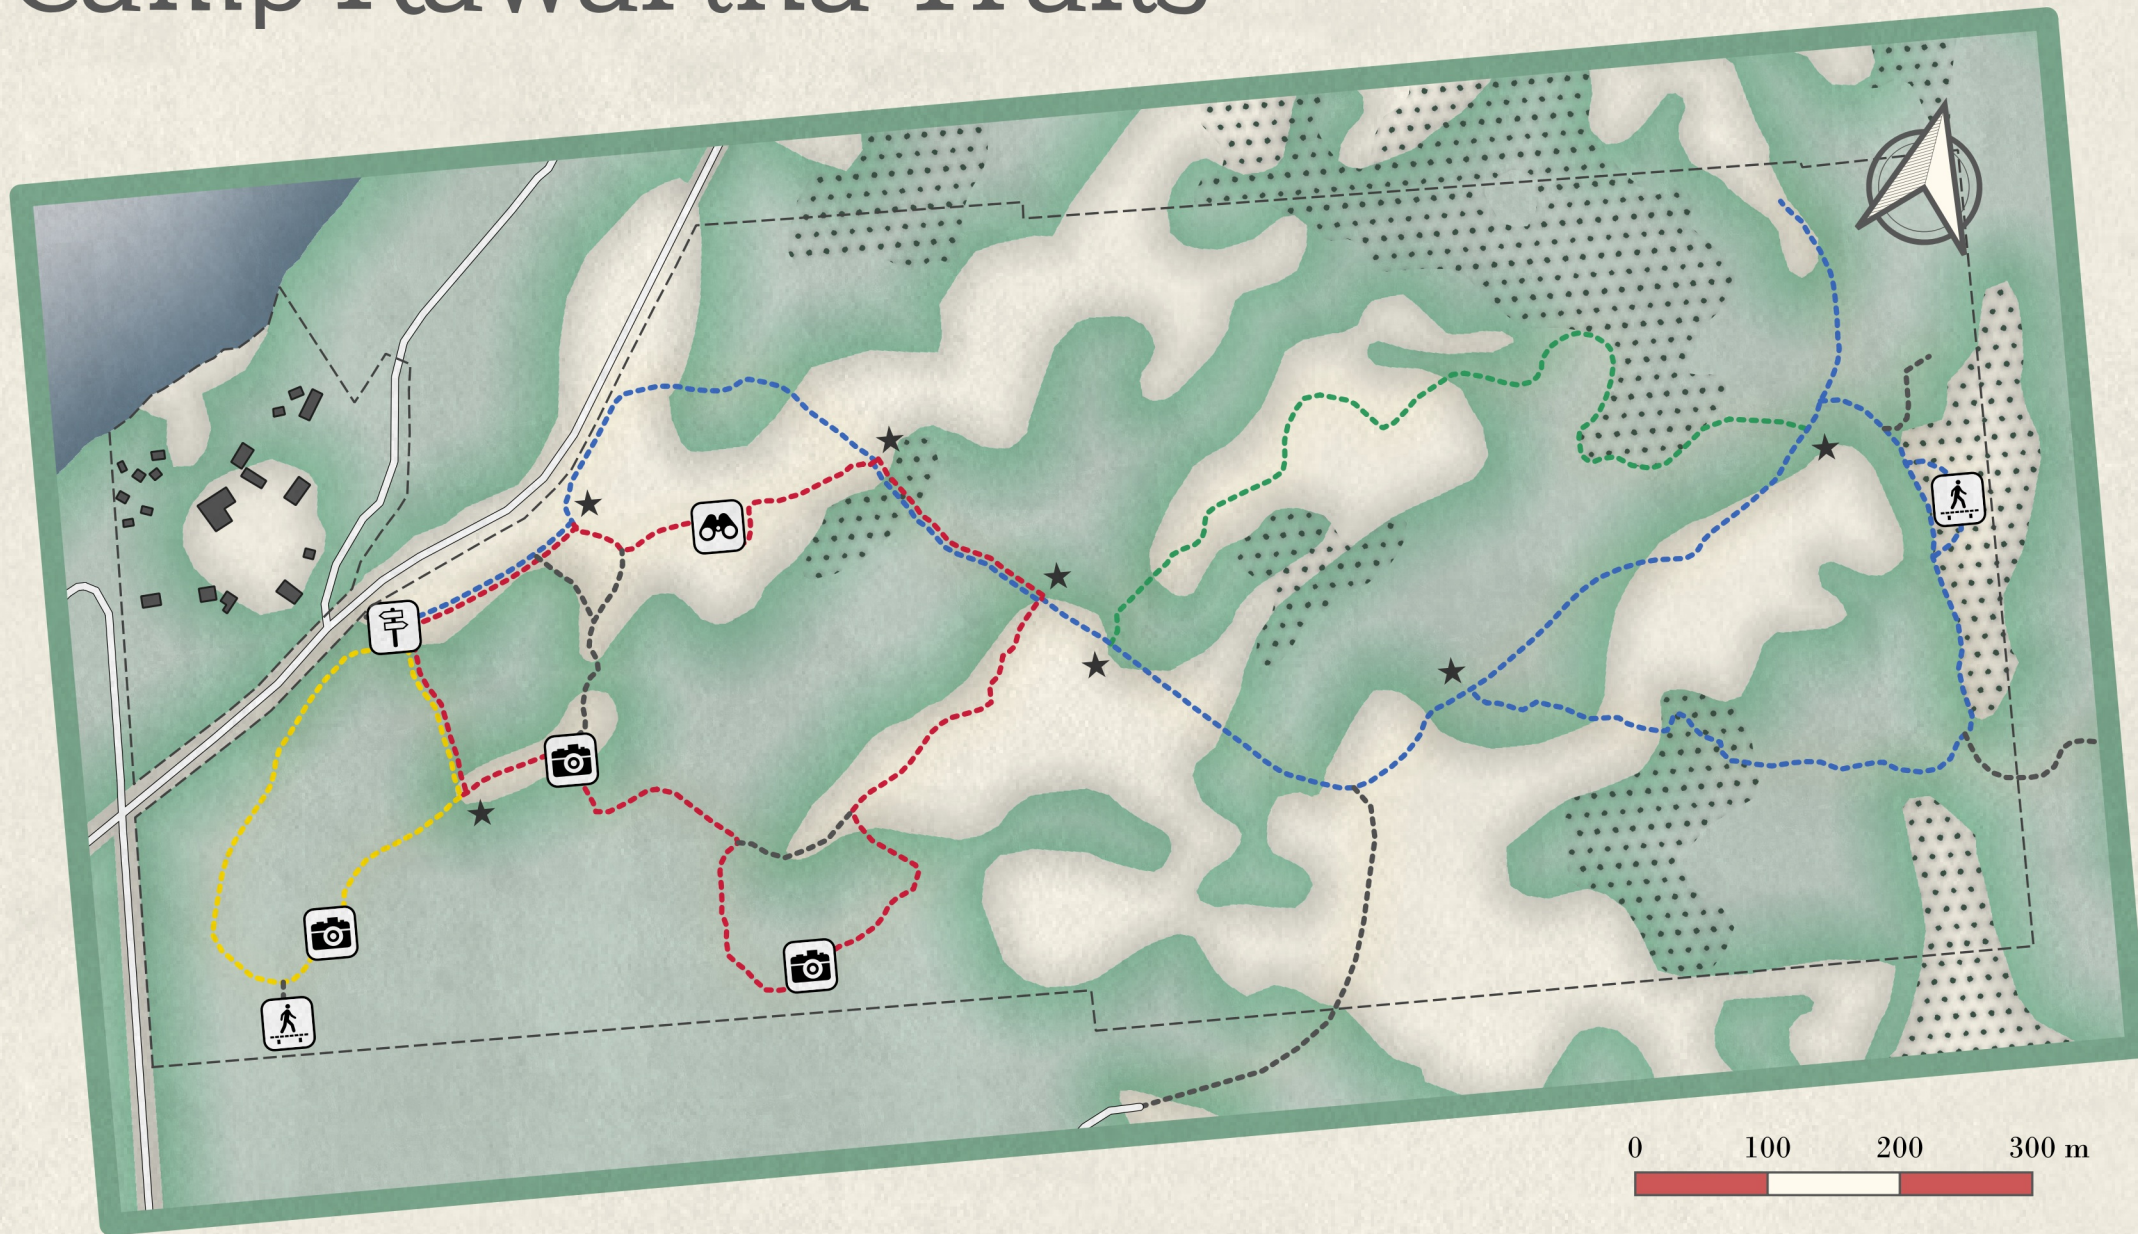

Camp Kawartha Trails

-  Boardwalk  Lookout  Point of Interest  Trailhead
- Frog Pond Trail - - - - Juniper Trail - - - - Spillway Trail - - - - Wetland Trail - - - - Side Trails