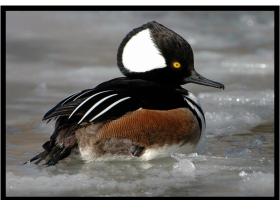

Birdie Match-Up

Welcome to Birdie Match-Up! Did you know that many male and female birds of the same species can look very different from one another? This phenomenon is called “sexual dichromatism.” In most species of birds, females tend to have muted colours, while males of the same species are quite colourful and ornamental.

There are several theories as to why this happens. Here are just a few:

- Females tend to prefer brightly coloured males. Studies show that strong colouration in males is a good indicator of health and vitality.
- Females often spend a fair amount of time incubating eggs in a nest. Their brown colouration and muted colours help them to better camouflage from predators.
- Colourful males are better at defending their territories.
- Colour may help birds more quickly recognize one another.

Now that we have learned about this interesting trait, it's time to test our knowledge.

1. We have selected a variety of birds who express sexual dichromatism. Your first challenge is to cut out the bird portraits and separate the male birds from the females.
2. Next, try your best to match the female and male birds of the same species. How many species of birds are you able to identify and name? Check the provided answer key to see if you are right!
3. Once you have paired them all successfully, test your memory with a game of concentration. Lay out the pictures, face down, in a 6x3 grid. Turn one picture over, then another. If they match, you won the pair! Remove them from the group without disturbing any of the other pictures. If they are not a match, flip both pictures over and try again. The game ends when each bird has found its match. Play with your family and have a friendly competition to see who can collect the most pairs. Now it is time to meet our Bird Match-Up Participants!

Male American Goldfinch

Female American Goldfinch

Male Wood Duck

Female Wood Duck

Male Hooded Merganser

Female Hooded Merganser

Birdie Match-Up

Answer Key