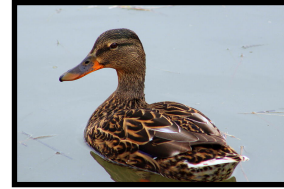

There are several theories as to why this happens. Here are just a few:

- Females tend to prefer brightly coloured males. Studies show that strong colouration in males is a good indicator of health and vitality.
- Females often spend a fair amount of time incubating eggs in a nest. Their brown colouration and muted colours help them to better camouflage from predators.
- Colourful males are better at defending their territories.
- Colour may help birds more quickly recognize one another.

Now that we have learned about this interesting trait, it's time to test our knowledge.

1. We have selected a variety of birds who express sexual dichromatism. Your first challenge is to cut out the bird portraits and separate the male birds from the females.
2. Next, try your best to match the female and male birds of the same species. How many species of birds are you able to identify and name? Check the provided answer key to see if you are right!
3. Once you have paired them all successfully, test your memory with a game of concentration. Lay out the pictures, face down, in a 6x3 grid. Turn one picture over, then another. If they match, you won the pair! Remove them from the group without disturbing any of the other pictures. If they are not a match, flip both pictures over and try again. The game ends when each bird has found its match. Play with your family and have a friendly competition to see who can collect the most pairs. Now it is time to meet our Bird Match-Up Participants!

Birdie Match-Up

Cut out the birds and find the matches. Can you guess which birds are males and which are females?

Birdie Match-Up

Answer Key

Male Mallard Duck

Female Mallard Duck

Male Northern Cardinal

Female Northern Cardinal